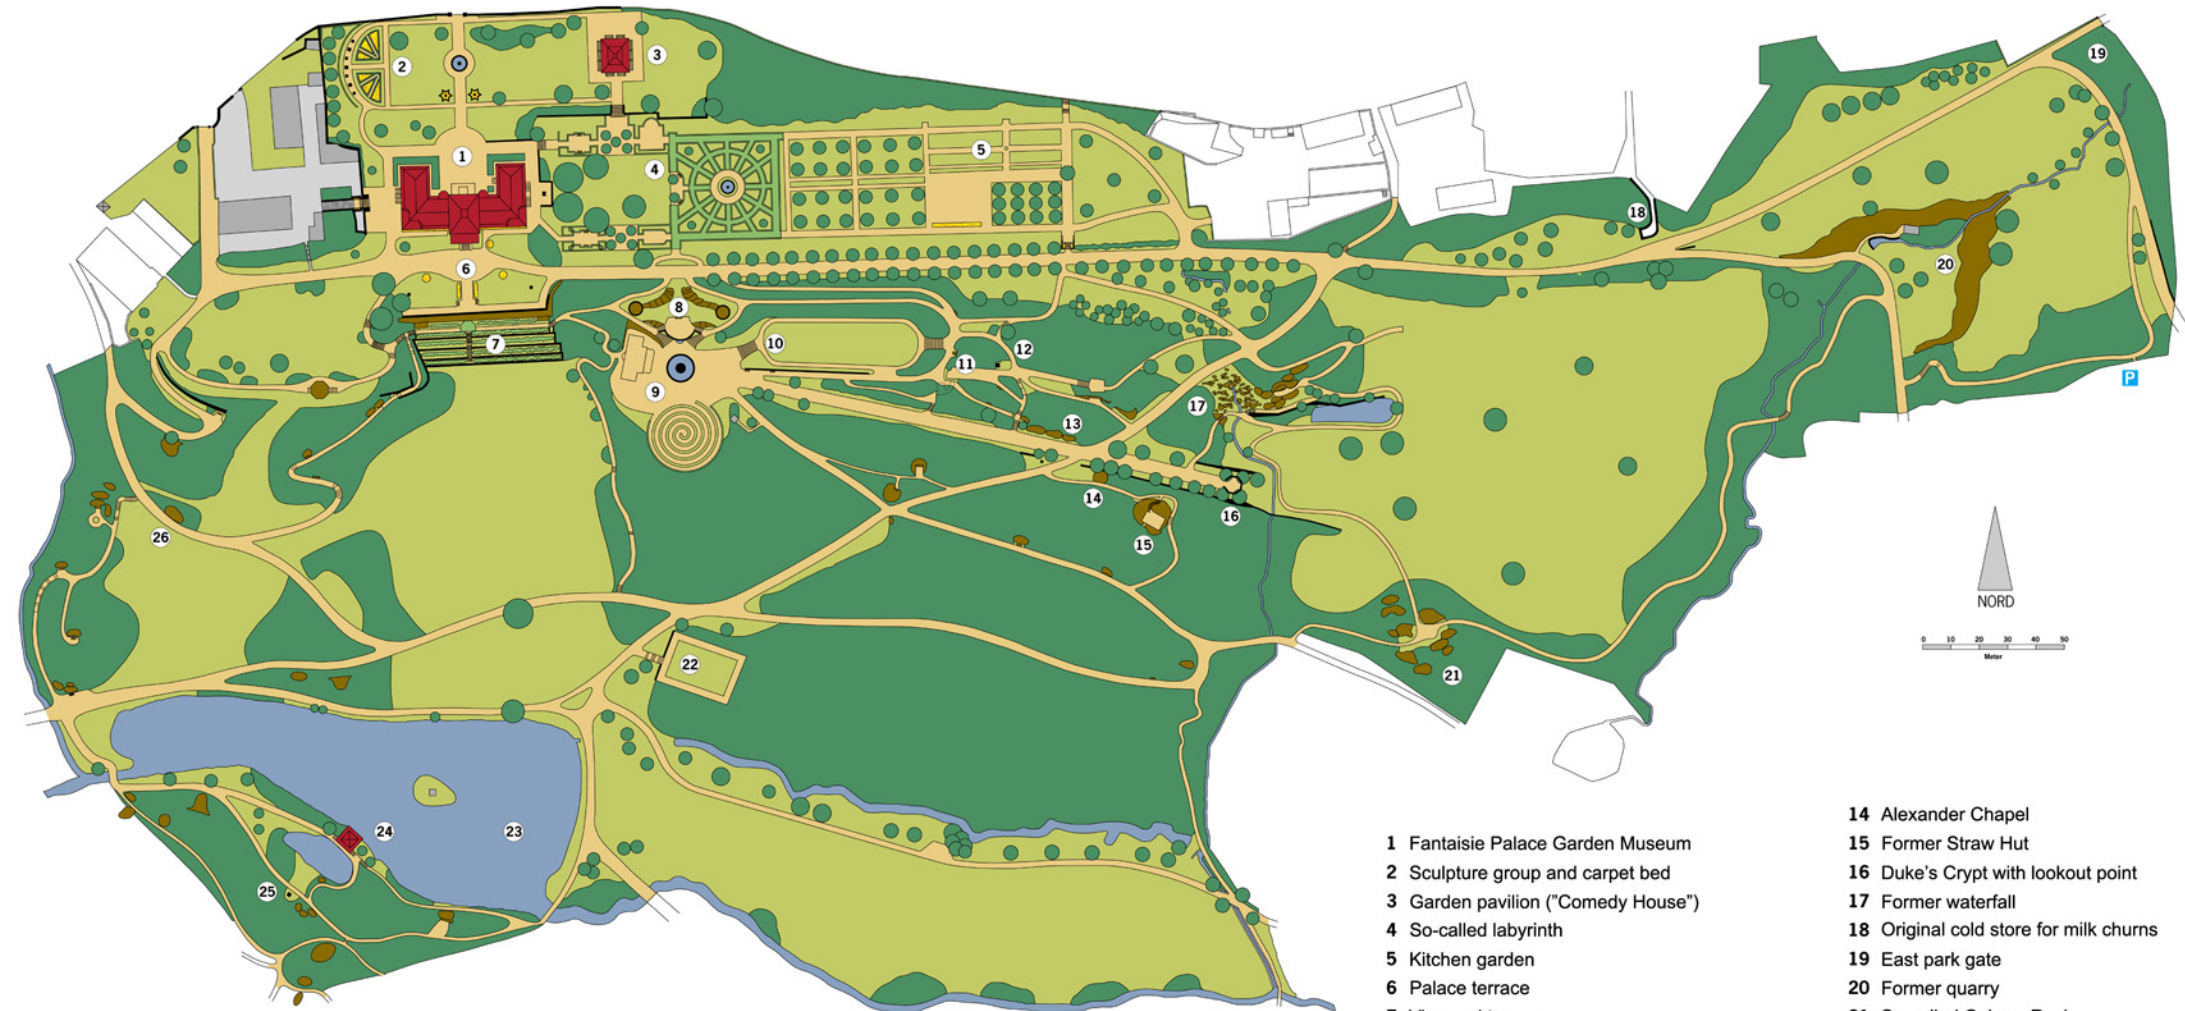

Fantaisie Park

- | | |
|---|--|
| 1 Fantaisie Palace Garden Museum | 14 Alexander Chapel |
| 2 Sculpture group and carpet bed | 15 Former Straw Hut |
| 3 Garden pavilion ("Comedy House") | 16 Duke's Crypt with lookout point |
| 4 So-called labyrinth | 17 Former waterfall |
| 5 Kitchen garden | 18 Original cold store for milk churns |
| 6 Palace terrace | 19 East park gate |
| 7 Vineyard terrace | 20 Former quarry |
| 8 Cascade | 21 So-called Coburg Rocks |
| 9 Neptune Fountain, spiral and former Hall of Mirrors | 22 Former pheasantry |
| 10 Former Linden Tree Hall with walls and stone seats | 23 Duke's Pond or Talmühlweiher |
| 11 Catacomb | 24 Fisherman's Hut |
| 12 Pillar of Harmony | 25 So-called Coburg Fountain |
| 13 Borodino Rock | 26 Jean-Paul Rock |
| | ● Rocks and original stone seats |